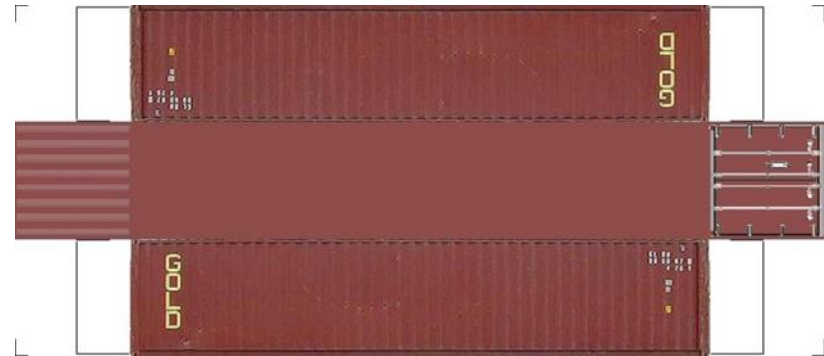

BUILD YOUR OWN (N SCALE) 40ft SHIPPING CONTAINERS

[Click to watch instructional video](#)

BUILD YOUR OWN (40ft SHIPPING CONTAINERS) N SCALE

Drawn By
www.krafttrains.com