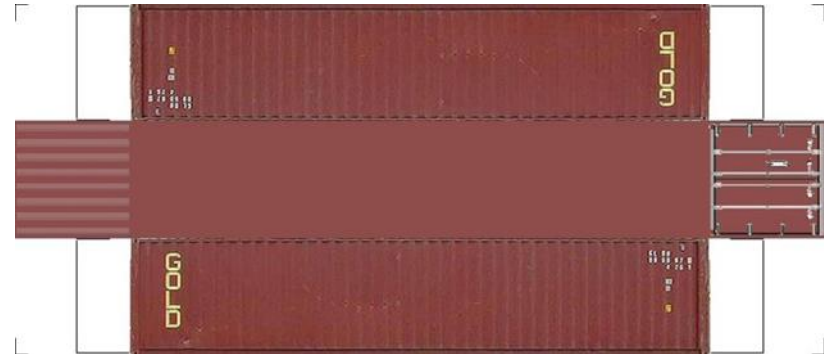

BUILD YOUR OWN (N SCALE) 40ft SHIPPING CONTAINERS

[Click to watch instructional video](#)

BUILD YOUR OWN (40ft SHIPPING CONTAINERS) N SCALE

Drawn By
www.krafttrains.com