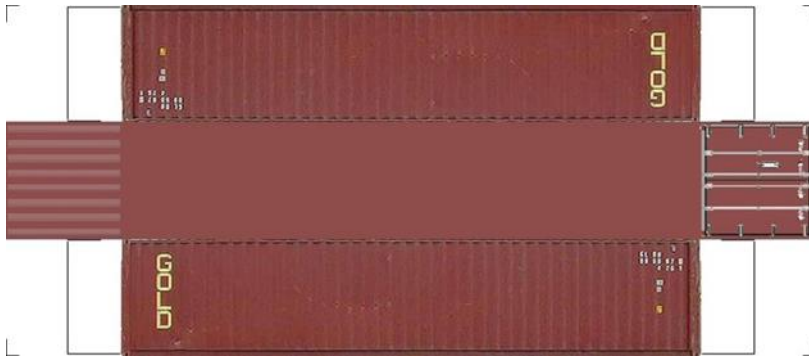

BUILD YOUR OWN (N SCALE) 40ft SHIPPING CONTAINERS

[Click to watch instructional video](#)

BUILD YOUR OWN (40ft SHIPPING CONTAINERS) N SCALE

Drawn By
www.krafttrains.com